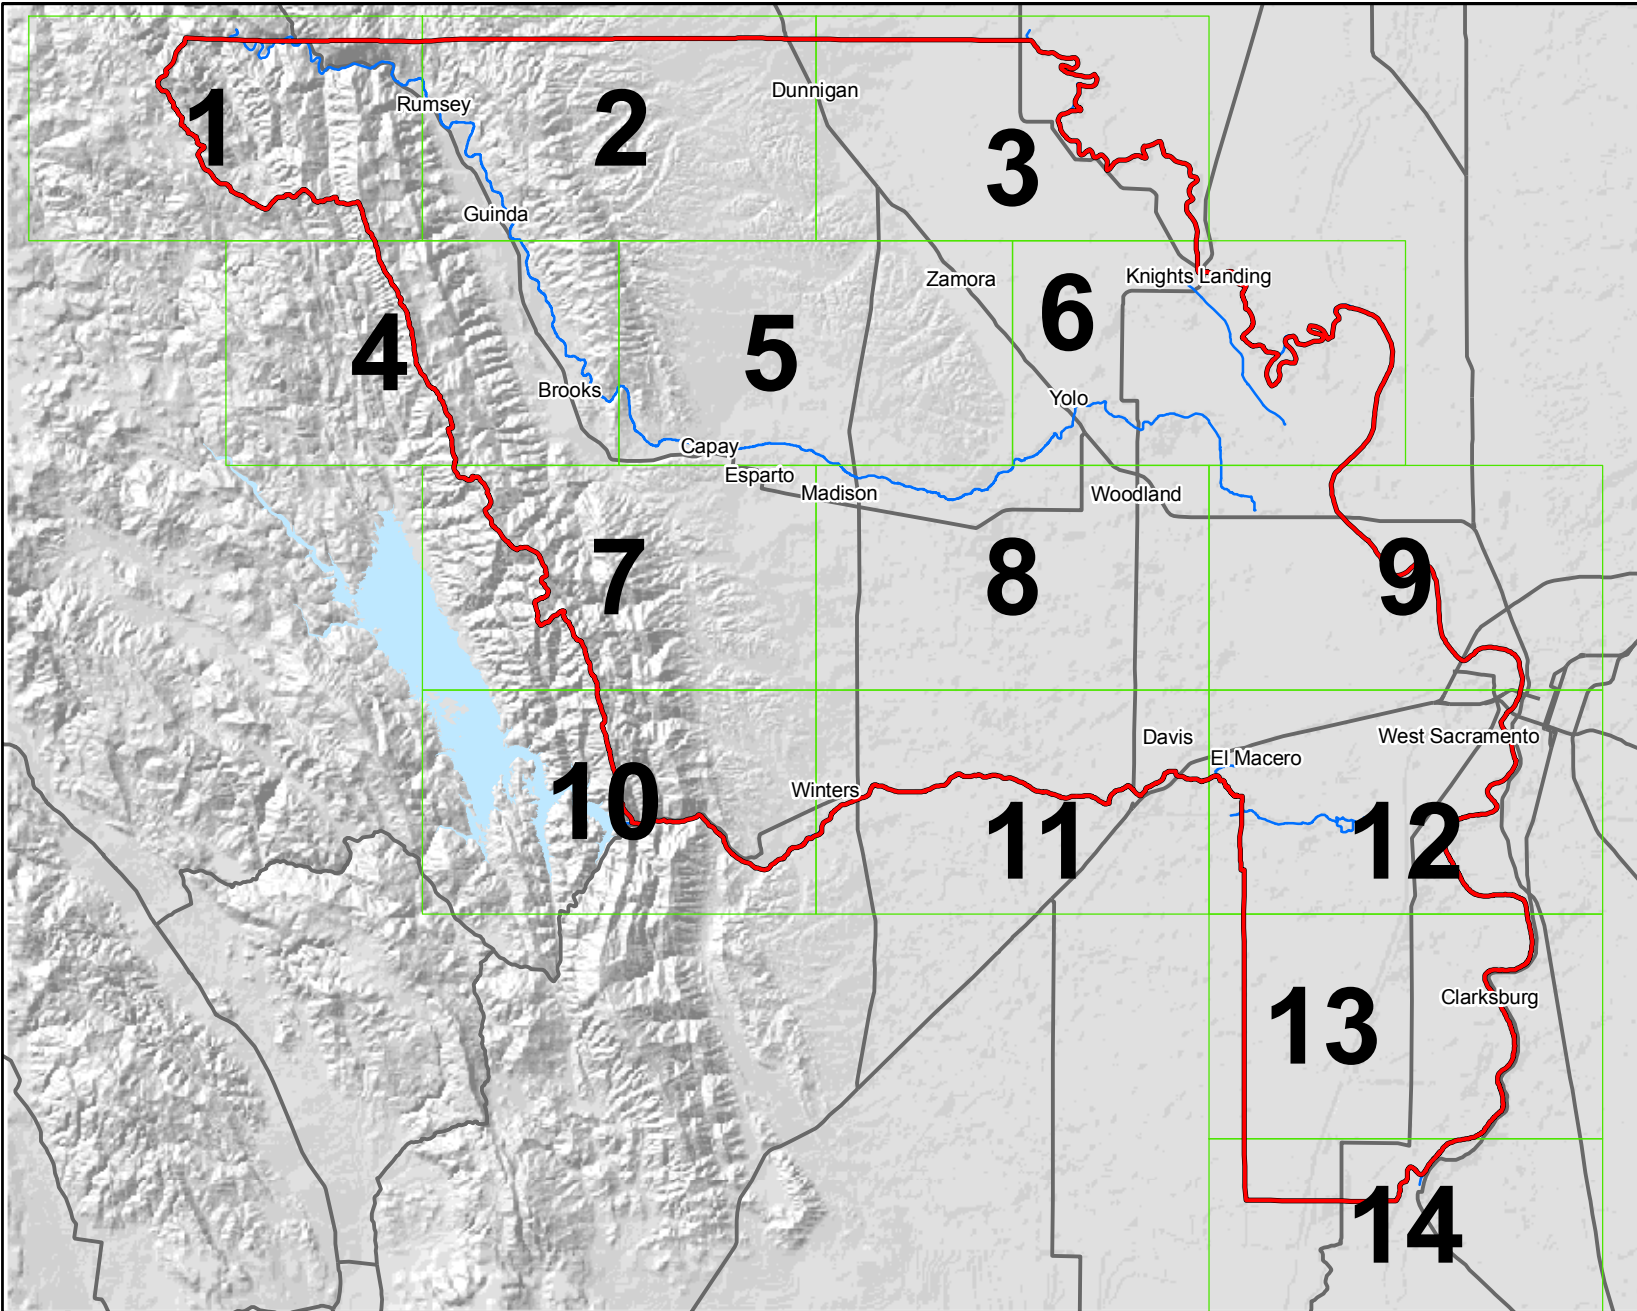

# Yolo Natural Heritage Program

YOLO NATURAL HERITAGE PROGRAM

### Legend

Map Grid

### Basemap Legend

- County Boundary
- Major Roads
- River
- Lake Berryessa

**Planning Footnote:**  
 The data and/or analytical results in this map represent a static view of a dynamic landscape. These data are used here for regional planning purposes only and should be updated for future and local scale decisions.

**Map Index for Riparian/Wetland Mapping Detail**